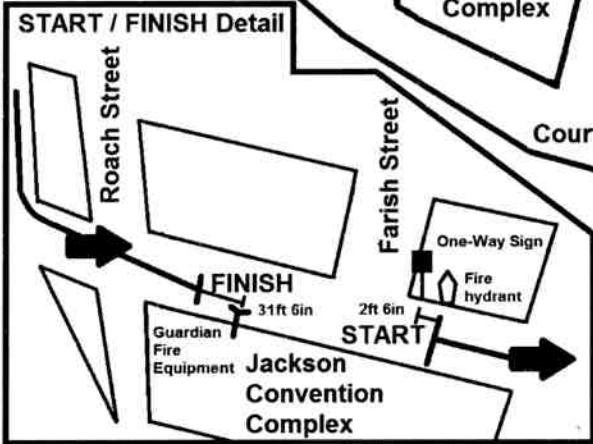

Arise! Shine! Run! 2 Mile

Measured by James Caleb Hammons on January 17, 2011

List of Measured Points

START	Parallel to the fire hydrant on the north side of East Pascagoula St at the intersection of Farish and East Pascagoula St. 2 feet 6 inches east of the "One Way" sign on the north corner of this intersection.
MILE 1	This is the curb running north and south on the east side of the monument. 75 feet east of the center of the monument on the north side of the drive. 6 feet 6 inches east of the middle of the first oak tree past the monument on the north side of the drive. 17 feet 6 inches west of first light pole, east of the monument, on north side of the drive.
FINISH MILE 2	West of the Jackson Convention Complex on East Pascagoula Street between Farish Street and Roach Street. 31 feet 6 inches west of the "Guardian" fire equipment pole on the south side of East Pascagoula

Jackson, MS

LEGEND	
	Directional arrow
	Mile Split
	Detail View