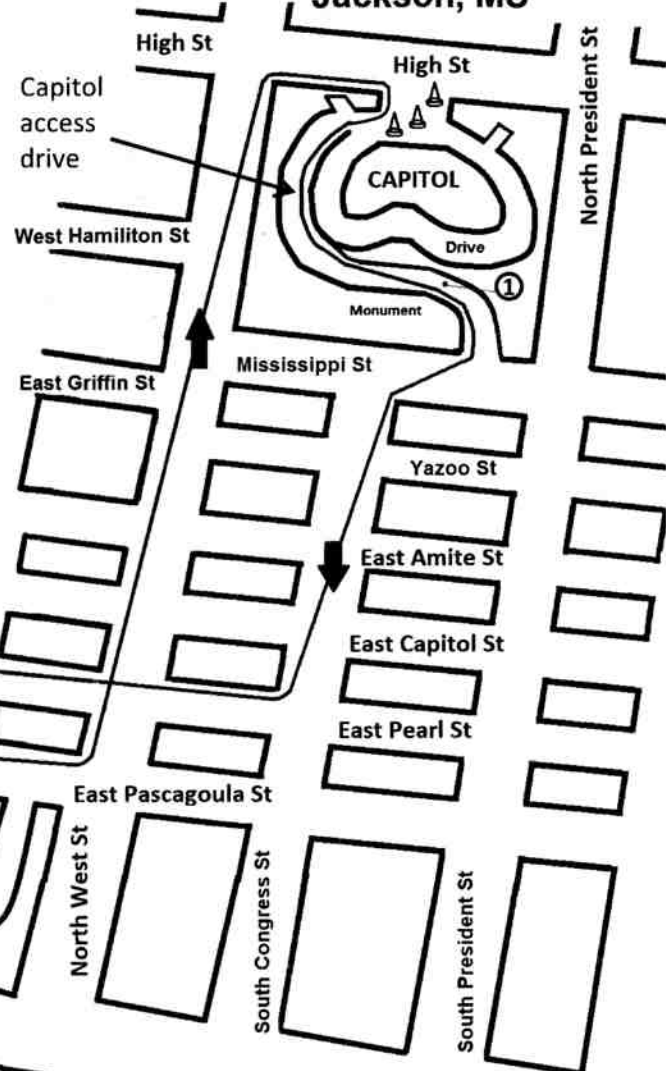

Arise! Shine! Run! 2 Mile

Measured by James Caleb Hammons on January 17, 2011

List of Measured Points

START	Parallel to the fire hydrant on the north side of East Pascagoula St at the intersection of Farish and East Pascagoula St. 2 feet 6 inches east of the "One Way" sign on the north corner of this intersection.
MILE 1	This is the curb running north and south on the east side of the monument. 75 feet east of the center of the monument on the north side of the drive. 6 feet 6 inches east of the middle of the first oak tree past the monument on the north side of the drive. 17 feet 6 inches west of first light pole, east of the monument, on north side of the drive.
FINISH MILE 2	West of the Jackson Convention Complex on East Pascagoula Street between Farish Street and Roach Street. 31 feet 6 inches west of the "Guardian" fire equipment pole on the south side of East Pascagoula

Jackson, MS

LEGEND	
	Directional arrow
	Mile Split
	Detail View